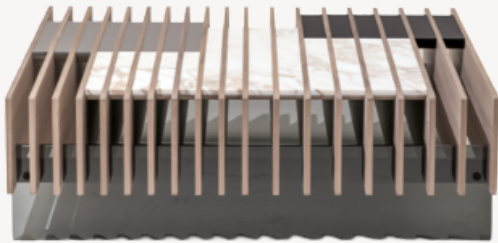

Coffee table

Leather, Leather, marble

Size: 1000 x 980 x 320

35.000.000 VND

~~104.500.000 VND~~