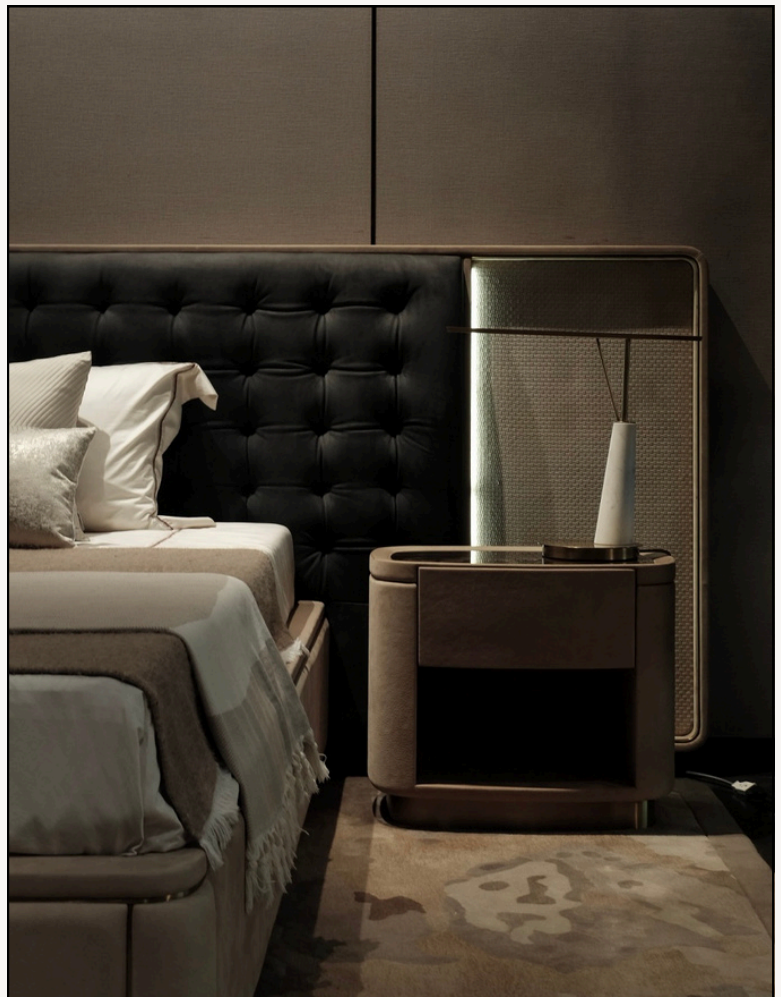

## *Bed*

**Nubuck leather, brass, velvet**

Size: 3600 x 2180 x 1165

132.000.000 VND

~~228.000.000 VND~~

## *Bedside table*

**Nubuck leather, marble top**

Size: 600 x 400 x 500

22.000.000 VND

~~42.500.000 VND~~